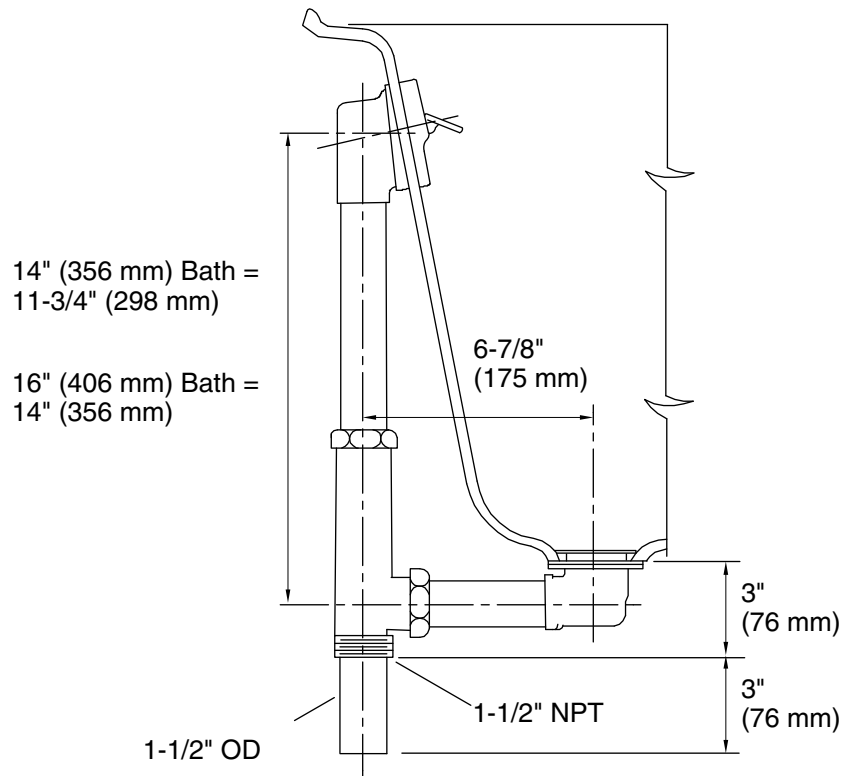

Features

- Adjustable trip lever pop-up drain.
- 1½" (38 mm) connection.
- Removable grid strainer.

Material

- Brass tailpiece.
- 17-gauge brass construction.

Installation

- For 14 (356 mm) -16 (406 mm) deep bath installations.
- For through-the-floor installations.

Color tiles intended for reference only.

Color	Code	Description
-------	------	-------------

CP	Polished Chrome
PB	Vibrant® Polished Brass

Technical Information

All product dimensions are nominal.

Notes

Install this product according to the installation instructions.